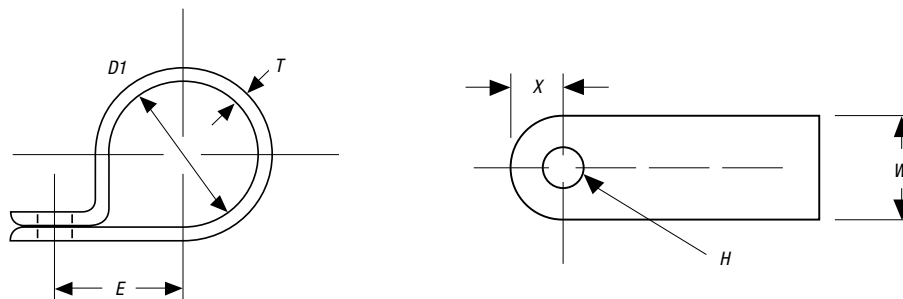

Ty-Rap® Wire Management Clips, Clamps, Spiral Wrap and More

Choose the diameter you need to clamp a specific-sized cable.

Plain Edge Cable Clamps

- Fully radiused inside edges with size markings in inches and millimeters for easy identification
- Stocked in natural and black nylon 6.6
- Plain edge cable clamps are designed to perform to NAS-1397P
- 18 diameters and 2 widths with mounting holes for #8 and #10 screws
- Replace “-M” or “-D” with “-C” for 100 pack